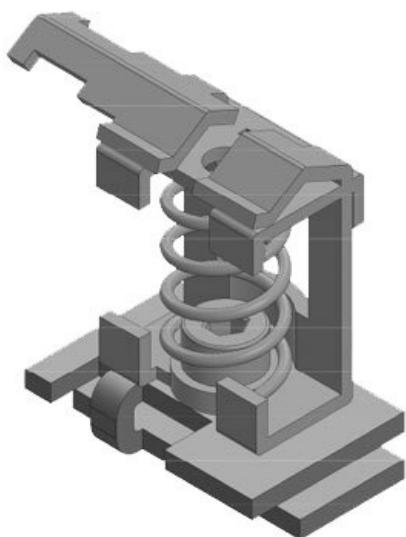

Art.nr.	36696	Lengte	30,5 mm
EAN	4251269319	Breedte	22,5 mm
	341	Hoogte	32,6 mm
Aantal	10		
Trektoestanding	1		
(volgens EN			
62444)			
Voor aantal	1		
kabels			
Min.	3 mm		
schermdiam.			
Max.	8 mm		
schermdiam.