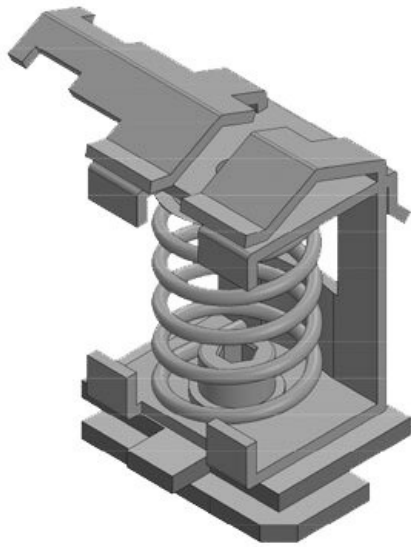

Art.nr.	36700	Lengte	36 mm
EAN	4251269319	Breedte	22,5 mm
	358	Hoogte	38,7 mm
Aantal	10		
Trektoestanding (volgens EN 62444)	1		
Voor aantal kabels	1		
Min. schermdiam.	4 mm		
Max. schermdiam.	13,5 mm