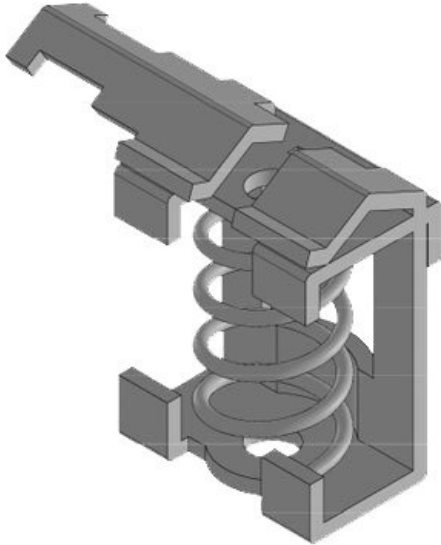

Art.nr.	36235	Lengte	30,5 mm
EAN	4251269319	Breedte	12,8 mm
	327	Hoogte	25,9 mm
Aantal	10		
Trektoestanding (volgens EN 62444)	1		
Voor aantal kabels	1		
Min. schermdiam.	3 mm		
Max. schermdiam.	8 mm