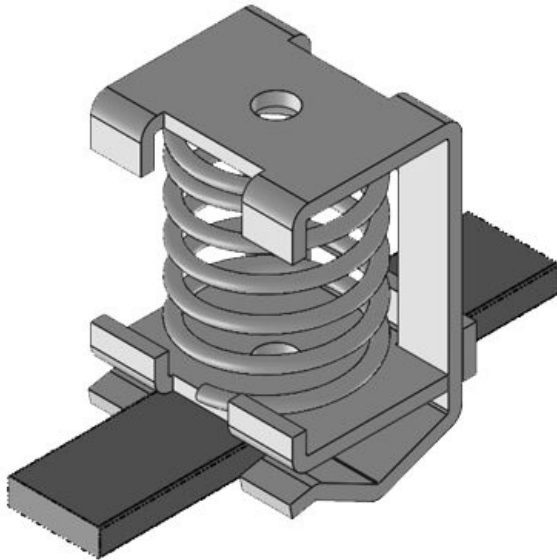

SS|SK 4-13.5

Art.nr.	36236.002	Breedte	20 mm
EAN	4251269302	Hoogte	32 mm
	299		
Aantal	10		
Voor aantal	1		
kabels			
Min.	4 mm		
schermdiam.			
Max.	13,5 mm		
schermdiam.			
Lengte	22 mm