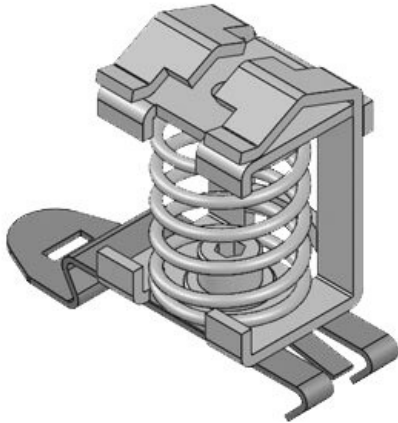

SF|SK 4-13.5

Art.nr.	36502.002	Breedte	20 mm
EAN	4251269302	Hoogte	38,7 mm
	992	Montage	32 mm
Aantal	10	hoogte	
Voor aantal	1		
kabels			
Min.	4 mm		
schermdiam.			
Max.	13,5 mm		
schermdiam.			
Lengte	50 mm