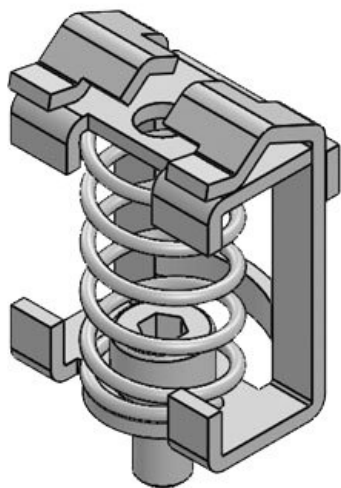

Producttypes en maten

SK 3-8

Art.nr.	36222.002	Breedte	13 mm
EAN	4251269302	Hoogte	26 mm
	190	Gatmaat	M4
Aantal	10	Aantal	1
Voor aantal	1	schroefgaten	
kabels		Diameter van	4,2 mm
Min.	3 mm	schroefgaten	
schermdiam.			
Max.	8 mm		
schermdiam.			
Lengte	18,5 mm